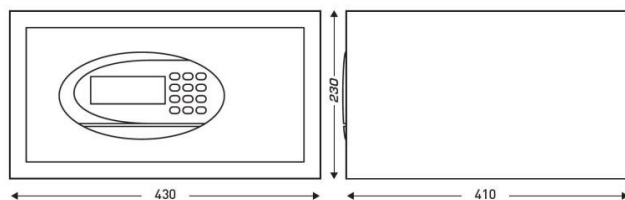

SPECIFICATIONS

Material	Steel
Colour	Black
Inside light	Yes
Lighting type	LED
Anti-tamper labyrinth	Yes
Automatic lock in case of infraction	Yes
Low battery warning	Yes
Steel body thickness (mm)	15
Steel door thickness (mm)	50
Key locked	Yes
Locking system	4 to 6 digit code or magnetic card
Command unit	In Option (8 66 683)

ELECTRICAL

Batteries included	Yes
Battery type	4 x LR6 - AA

DIMENSIONS

Height (mm)	230
Width (mm)	430
Depth (mm)	410
Weight (kg)	15.6100

INNER DIMENSIONS

Height (mm)	220
Width (mm)	425
Depth (mm)	310

BOX DIMENSIONS

Height (mm)	435
Width (mm)	440
Depth (mm)	255
Weight (kg)	13.0000

TECHNICAL DRAWING