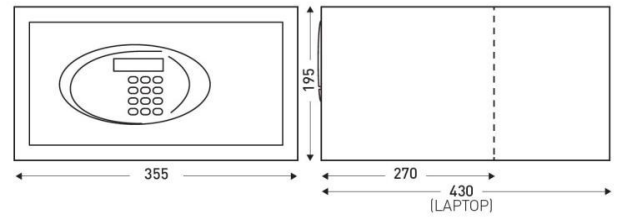

ELECTRICAL

Batteries included	Yes
Battery type	4 x LR6 - AA

DIMENSIONS

Height (mm)	195
Width (mm)	355
Depth (mm)	270
Weight (kg)	9.1000

INNER DIMENSIONS

Height (mm)	185
Width (mm)	350
Depth (mm)	200

BOX DIMENSIONS

Height (mm)	210
Width (mm)	290
Depth (mm)	370
Weight (kg)	9.8400

TECHNICAL DRAWING

FORTRESS 14 '' safe with code lock. Excellent value. Comes with a security key.

PRODUCT ADVANTAGES

- Cost-effective
- Code locking
- Can accommodate a 14" or 15" laptop computer

DIMENSIONS

Height (mm)	195
Width (mm)	355
Depth (mm)	405
Weight (kg)	12.2100

INNER DIMENSIONS

Height (mm)	190
Width (mm)	350
Depth (mm)	305

BOX DIMENSIONS

Height (mm)	215
Width (mm)	360
Depth (mm)	450
Weight (kg)	10.0600

ELECTRICAL

Battery type	4 x LR6 - AA
--------------	--------------

DIMENSIONS

Height (mm)	130
Width (mm)	400
Depth (mm)	350