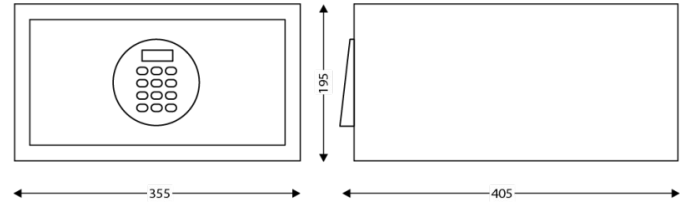

SPECIFICATIONS

Material	Steel
Colour	Black
Low battery warning	Yes
Key locked	Yes
Locking system	4 to 6 digit code
Command unit	In Option [8 66 683]

ELECTRICAL

Battery type	4 x LR6 - AA

DIMENSIONS

Height (mm)	195
Width (mm)	355
Depth (mm)	405
Weight (kg)	12.2100

INNER DIMENSIONS

Height (mm)	190
Width (mm)	350
Depth (mm)	305

BOX DIMENSIONS

Height (mm)	215
Width (mm)	360
Depth (mm)	450
Weight (kg)	10.0600

TECHNICAL DRAWING