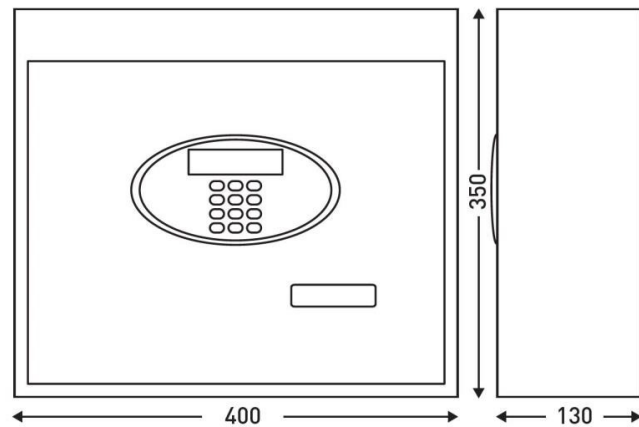

DIMENSIONS

Height (mm)	195
Width (mm)	355
Depth (mm)	405
Weight (kg)	12.2100

INNER DIMENSIONS

Height (mm)	190
Width (mm)	350
Depth (mm)	305

BOX DIMENSIONS

Height (mm)	215
Width (mm)	360
Depth (mm)	450
Weight (kg)	10.0600

ELECTRICAL

Batteries included	Yes
Battery type	4 x LR6 - AA

DIMENSIONS

Height (mm)	230
Width (mm)	430
Depth (mm)	410
Weight (kg)	15.6100

INNER DIMENSIONS

Height (mm)	220
Width (mm)	425
Depth (mm)	310

BOX DIMENSIONS

ELECTRICAL

Batteries included	Yes
Battery type	4 x LR6 - AA

DIMENSIONS

Height (mm)	130
Width (mm)	400
Depth (mm)	350
Weight (kg)	10.7200

INNER DIMENSIONS

Height (mm)	105
Width (mm)	395
Depth (mm)	342

BOX DIMENSIONS

Height (mm)	160
Width (mm)	415
Depth (mm)	380
Weight (kg)	11.2800

TECHNICAL DRAWING

PRODUCT ADVANTAGES

- - Code locking (4 to 6 digits)
- - Security lock-out 15 minutes

Custodian Top Open Safe, 15" laptop, H130/W400/D350mm,
code, battery operated, keylock, Black